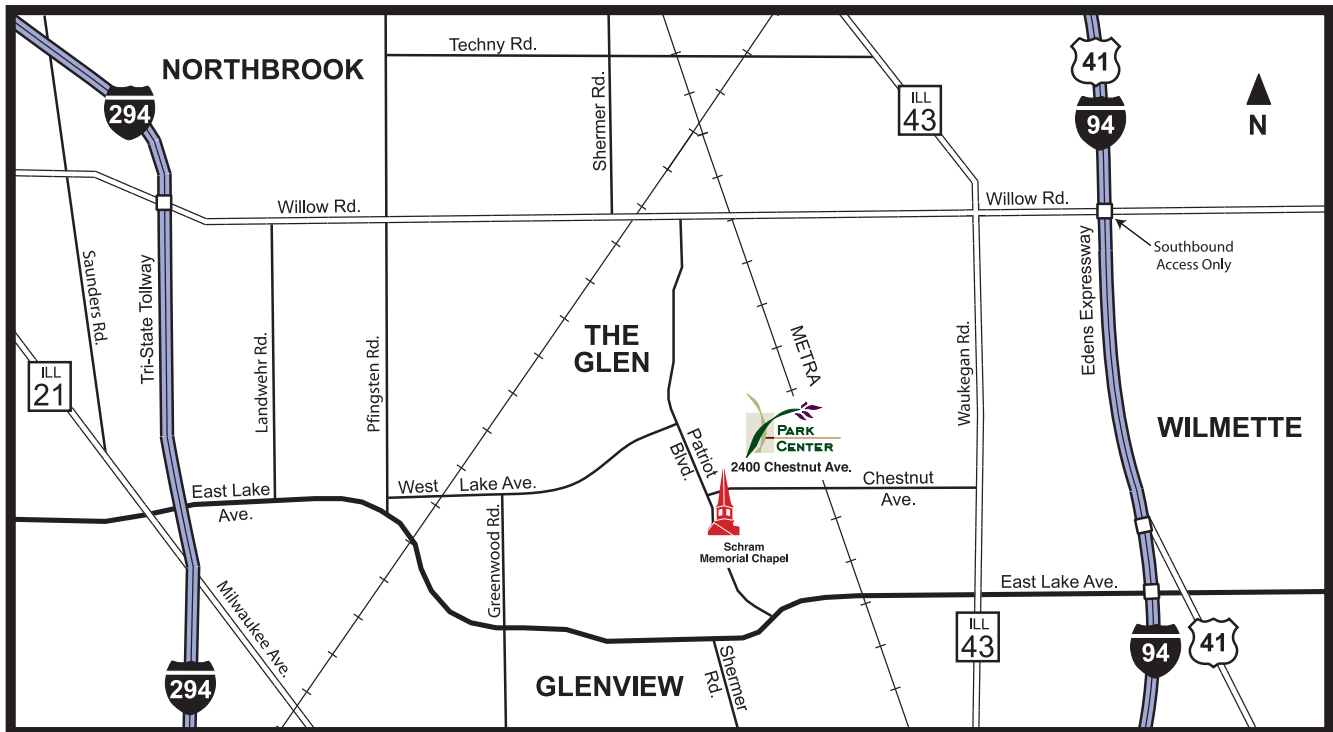

TRAVELING TO PARK CENTER

2400 CHESTNUT AVENUE, GLENVIEW IL 60026

(847) 724-5670

From the Edens:

94 North to Willow Road West
Willow Road West to Waukegan Road
Waukegan Road South to Chestnut Avenue
Chestnut Avenue West to 2400 Chestnut Avenue

or

94 South to Skokie Blvd.
Skokie Blvd. South to Lake Street
Lake Street West to Waukegan Road
Waukegan Road North to Chestnut Avenue
Chestnut West to 2400 Chestnut Avenue

From I-294:

294 North to Willow Road East
Willow Road East to Waukegan Road
Waukegan Road South to Chestnut Avenue
Chestnut Avenue West to 2400 Chestnut Avenue

or

294 South to Willow Road East
Willow Road East to Waukegan Road
Waukegan Road South to Chestnut Avenue
Chestnut Avenue West to 2400 Chestnut Avenue