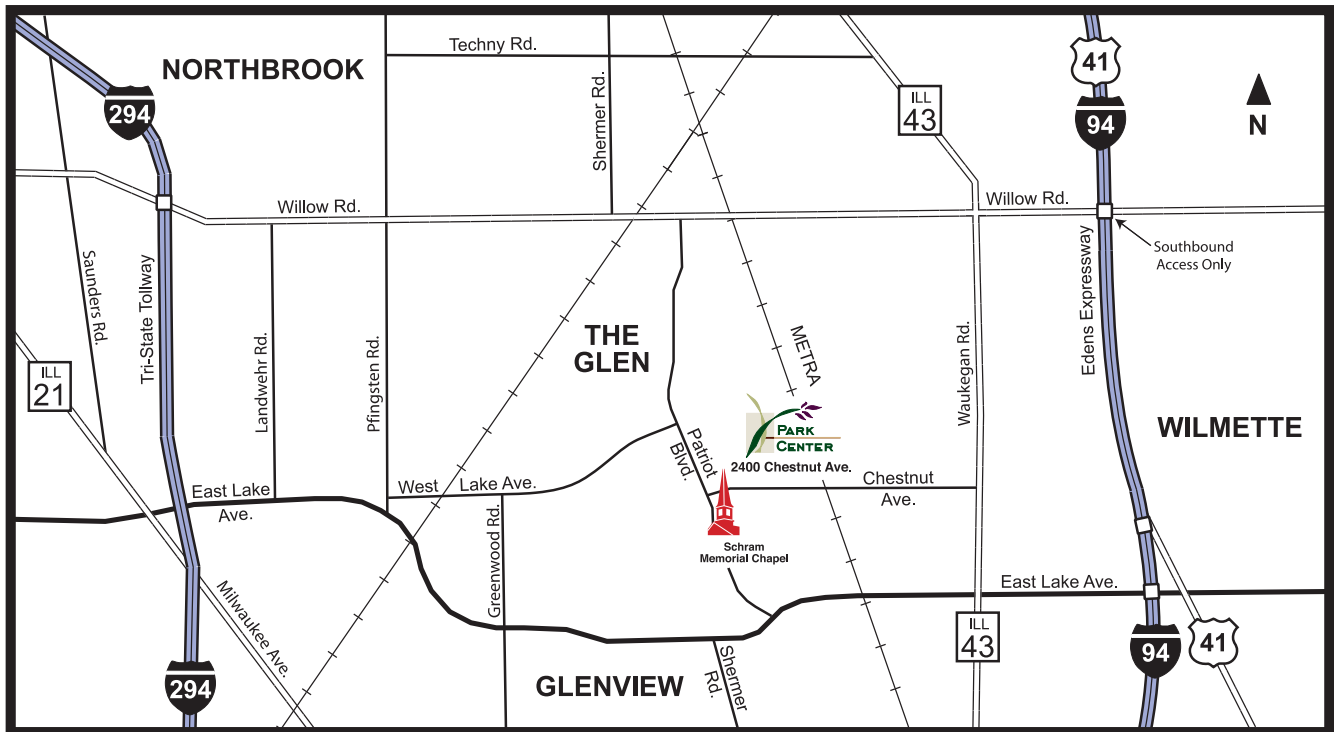

TRAVELING TO THE LAKEVIEW ROOM AT PARK CENTER

2400 CHESTNUT AVENUE, GLENVIEW IL 60026

(847) 724-5670

From the Edens:

94 North to Willow Road West
Willow Road West to Waukegan Road
Waukegan Road South to Chestnut Avenue
Chestnut Avenue West to 2400 Chestnut Avenue
or
94 South to Skokie Blvd.
Skokie Blvd. South to Lake Street
Lake Street West to Waukegan Road
Waukegan Road North to Chestnut Avenue
Chestnut West to 2400 Chestnut Avenue

From I-294:

294 North to Willow Road East
Willow Road East to Waukegan Road
Waukegan Road South to Chestnut Avenue
Chestnut Avenue West to 2400 Chestnut Avenue
or
294 South to Willow Road East
Willow Road East to Waukegan Road
Waukegan Road South to Chestnut Avenue
Chestnut Avenue West to 2400 Chestnut Avenue