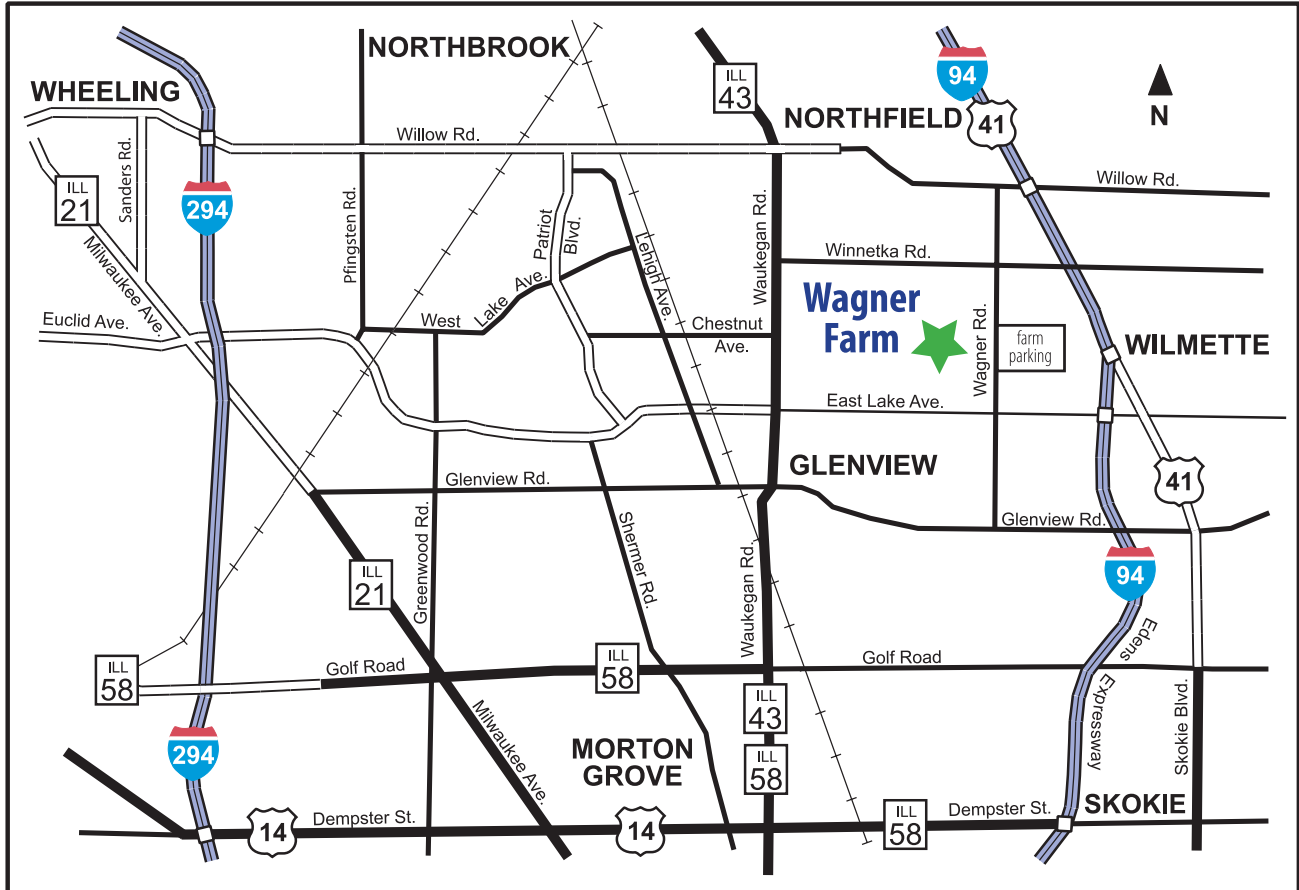

HISTORIC WAGNER FARM

1510 WAGNER ROAD 🌿 GLENVIEW IL

From the Edens:

94 North to Willow Rd West
Willow Rd. West to Wagner Rd.
Wagner Rd. South to 1510 Wagner Rd.

or

94 South to Skokie Blvd.
Skokie Blvd. South to Lake Ave.
Lake Ave. West to Wagner Rd.
Wagner Rd. North to 1510 Wagner Rd.

From I-294:

294 North to Willow Rd. East
Willow Rd. East to Wagner Rd.
Wagner Rd. South to 1510 Wagner Rd.

or

294 South to Willow Rd. East
Willow Rd. East to Wagner Rd.
Wagner Rd. South to 1510 Wagner Rd.