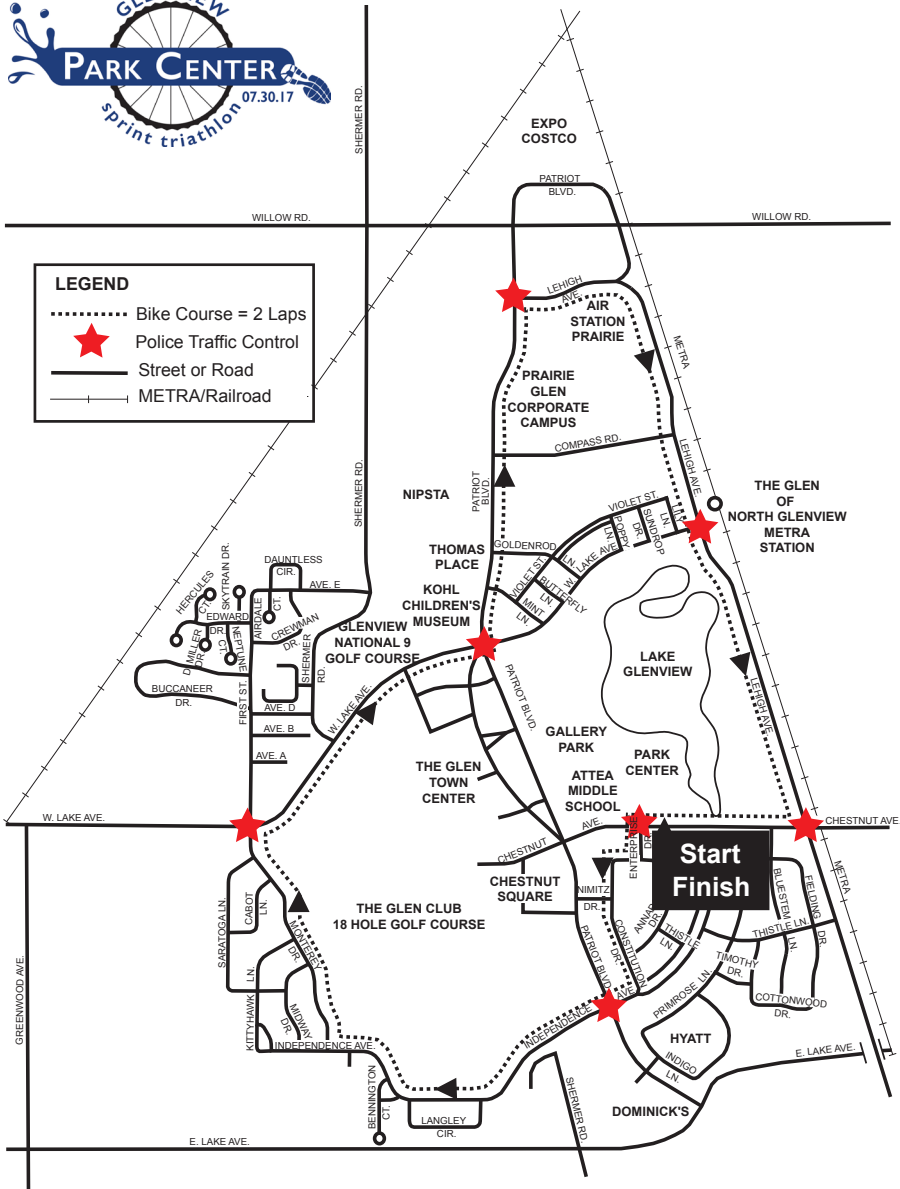

10 Mile Bike Course

LEGEND

- Bike Course = 2 Laps
- ★ Police Traffic Control
- Street or Road
- METRA/Railroad

5K Run Course